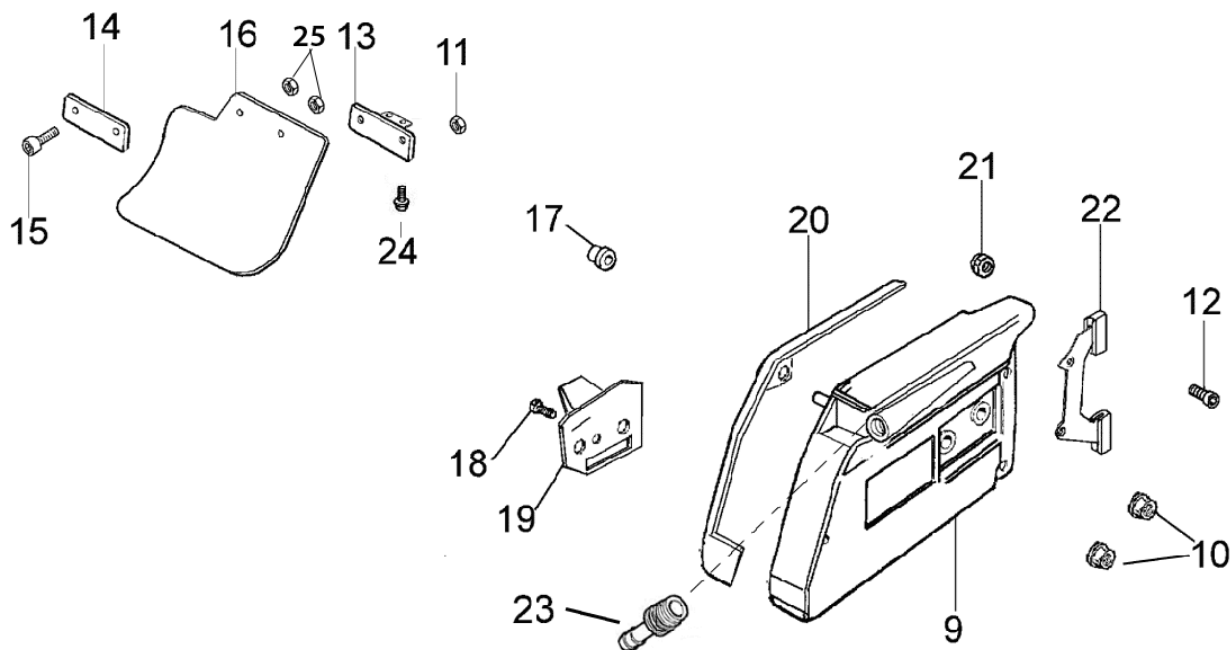

Key #	Part No.	Description
L09	505415	Side Cover
L10	73958	Side Cover Nut
L11	505468	Guard Flap Nut
L12	73982	Screw
L13	505490	Guard Flap Mounting Bracket, Back
L14	505491	Guard Flap Mounting Bracket, Front
L15	71479	Guard Flap Screw
L16	505492	Guard Flap
L17	73310	Rubber Bumper Cover
L18	71487	Screw
L19	505419	Side Cover Plate
L20	505417	Side Cover Gasket
L21	509852	Mounting Nut
L22	505493	Rubber WallWalker
L23	71454	Fitting
L24	73983	Front Handle Bolt