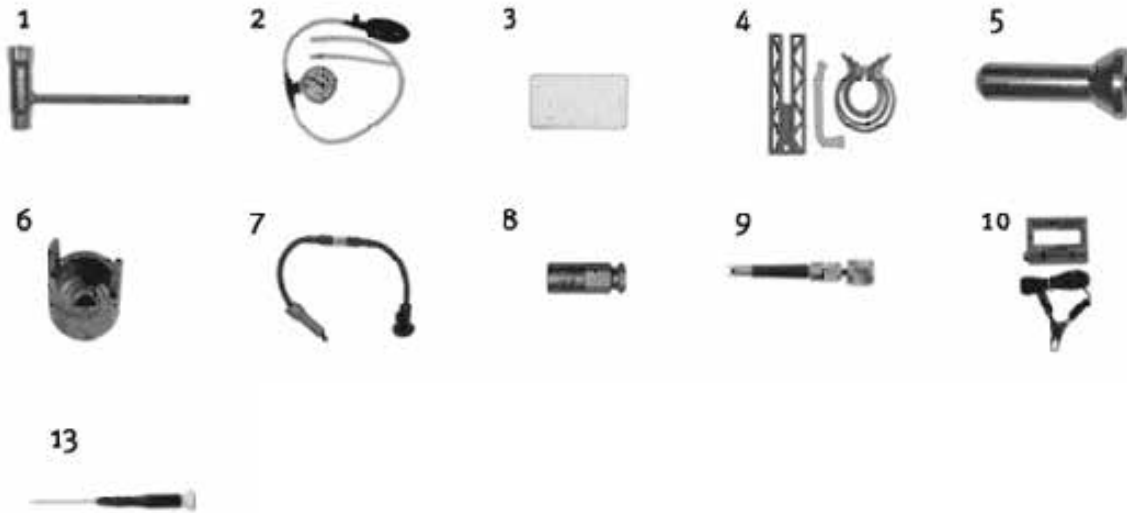

Replacement Parts & Accessories Price List

603GC Petrol Concrete Saw

Effective January 1, 2017

TABLE OF CONTENTS

603GC Petrol Saw

ITEM DESCRIPTION	KEY	PAGE
603GC Petrol Saw Service Items	n/a	iii
Cylinder & Piston Assembly	A	1
Crankcase Assembly	B	2
Clutch & Crankshaft Assembly	C	3
Muffler Assembly	D	4
Carburetor Assembly	E	5
Fuel Tank Assembly	F	6
Flywheel Assembly	G	7
Ignition Assembly	H	8
Starter Assembly	I	9
Air Filter Assembly	J	10
Water Deliver System	K	11
Side Cover Assembly	L	12
Carburetor Repair Kit	M	13

SERVICE ITEMS

603GC Petrol Saw

Key #	Part No.	Description
1	71521	Scrench 13-19 mm
2	71541	Pressure Gauge Bulb
3	71542	Coil/Flywheel Timing Shim
4	71543	Cylinder Assembly Clamps & Piston Stop
5	73462	Main Bearing Driver Tool
6	71546	Shock Absorber Tool
7	71547	Spark Tester
8	71548	Flywheel Disassembly Tool
9	71550	Limiter Cap Puller
10	71565	Electronic Tachometer
13	71573	Tuning Screwdriver
Not Shown	71625	Carburetor Tuning Kit
Not Shown	505880	2-Stroke Oil, 25:1 Mix, 200 ml Bottles (6-Pack)
Not Shown	505885	2-Stroke Oil, 25:1 Mix, 200 ml Bottles (24-Pack)

Key #	Part No.	Description
A06	505403	Wrist Pin Needle Bearing
A11	73874	Cylinder Bolt
A16	505439	Cylinder Base Gasket
A17	73199	Spark Plug
A25	505428	Complete Cylinder & Piston Assembly
A60	71642	Decompression Valve

Key #	Part No.	Description
G31	505438	Flywheel Shroud
G45	505399	Flywheel
G48	73891	Nut
G51	73911	Washer
G57	73912	Washer
G71	508852	Starter Pawl Assembly

Key #	Part No.	Description
H39	73285	Washer
H40	73241	Spark Plug Boot w/ Spring
H41	73917	Spark Plug Spring
H43	73919	Ignition Toggle Cable
H44	505426	Ignition Coil
H47	73237	Ignition Toggle Switch
H53	73914	Screw
H56	73890	Washer
H59	73239	Ignition Toggle Switch Nut
H61	73238	Ignition Toggle Plate On/Off
H66	71449	Toggle Switch Connecting Plate