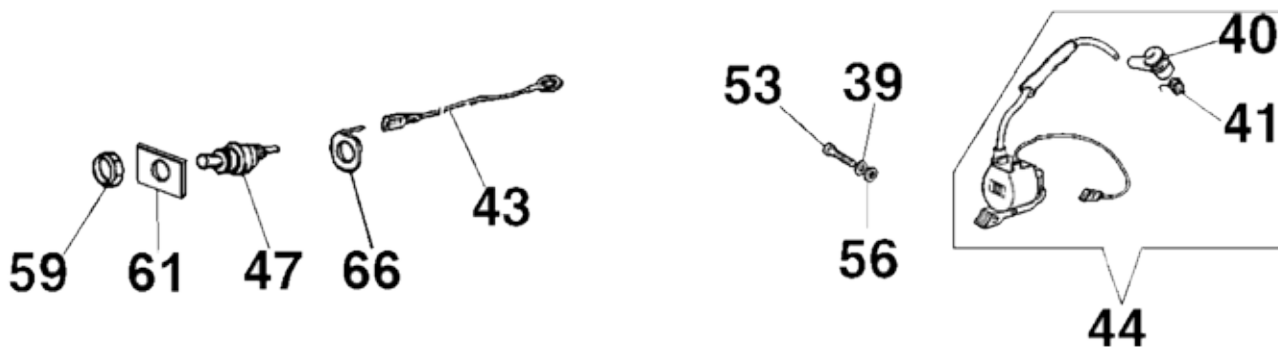

Key #	Part No.	Description
H39	73285	Washer
H40	73241	Spark Plug Boot w/ Spring
H41	73917	Spark Plug Spring
H43	73919	Ignition Toggle Cable
H44	505426	Ignition Coil
H47	73237	Ignition Toggle Switch
H53	73914	Screw
H56	73890	Washer
H59	73239	Ignition Toggle Switch Nut
H61	73238	Ignition Toggle Plate On/Off
H66	71449	Toggle Switch Connecting Plate