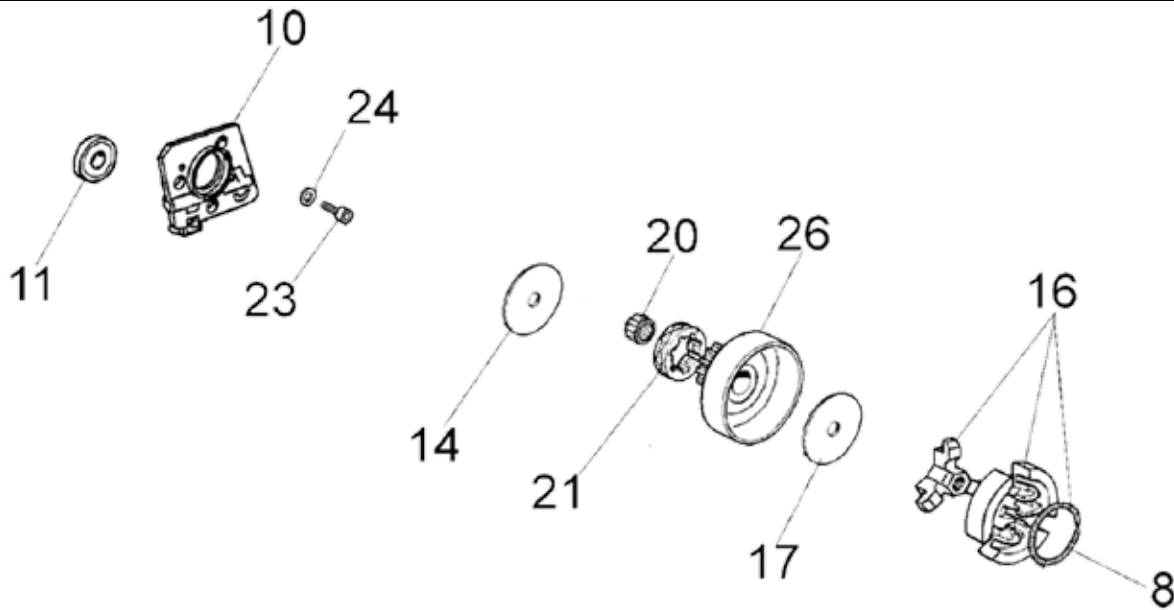

SERVICE ITEMS

603GC Petrol Saw

Key #	Part No.	Description
1	71521	Scrench 13-19 mm
2	71541	Pressure Gauge Bulb
3	71542	Coil/Flywheel Timing Shim
4	71543	Cylinder Assembly Clamps & Piston Stop
5	73462	Main Bearing Driver Tool
6	71546	Shock Absorber Tool
7	71547	Spark Tester
8	71548	Flywheel Disassembly Tool
9	71550	Limiter Cap Puller
10	71565	Electronic Tachometer
13	71573	Tuning Screwdriver
Not Shown	71625	Carburetor Tuning Kit
Not Shown	505880	2-Stroke Oil, 25:1 Mix, 200 ml Bottles (6-Pack)
Not Shown	505885	2-Stroke Oil, 25:1 Mix, 200 ml Bottles (24-Pack)

Key #	Part No.	Description
A06	505403	Wrist Pin Needle Bearing
A11	73874	Cylinder Bolt
A16	505439	Cylinder Base Gasket
A17	73199	Spark Plug
A25	505428	Complete Cylinder & Piston Assembly
A60	71642	Decompression Valve

Key #	Part No.	Description
C08	505434	Clutch Spring
C10	505423	Crankcase Seal Retainer
C11	540139	Crankshaft Retainer Seal
C14	505421	Clutch Spacer
C16	505442	Clutch
C17	505436	Clutch Spacer Inside
C20	505378	Clutch Bearing
C21	70949	8T Rim Sprocket Kit
C23	73940	Bolt
C24	73285	Washer
C26	505422	Clutch Cup with Splined Adaptor

Key #	Part No.	Description
C01	505381	Crankshaft Seal Flywheel Side
C02	505375	Crankshaft Bearing
C04	505381	Crankshaft Seal
C05	509487	Crankshaft Bushing
C06	505403	Wrist Pin Needle Bearing
C07	505397	Crankshaft Assembly