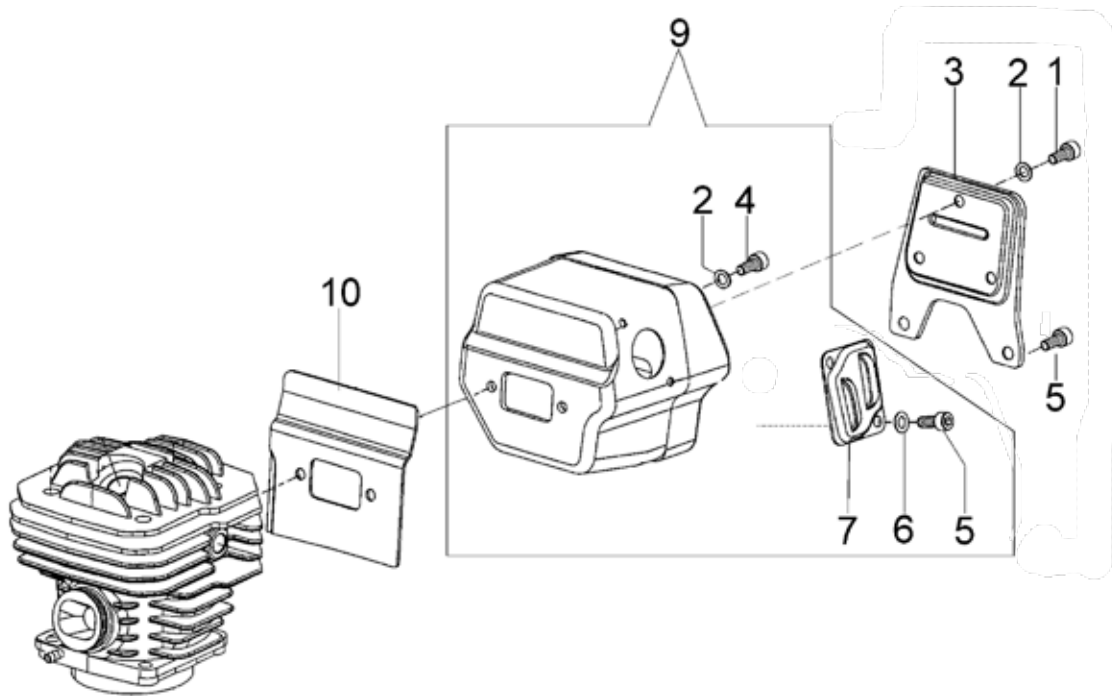

Key #	Part No.	Description
D01	73885	Muffler Support Bracket Screw
D02	73327	Serrated Washer
D03	505392	Muffler Support Bracket
D04	73883	Muffler Mounting Screw
D05	71482	Screw
D06	73897	Washer
D07	505396	Muffler Deflector
D09	505418	Muffler Assembly
D10	505385	Cylinder-to-Muffler Gasket