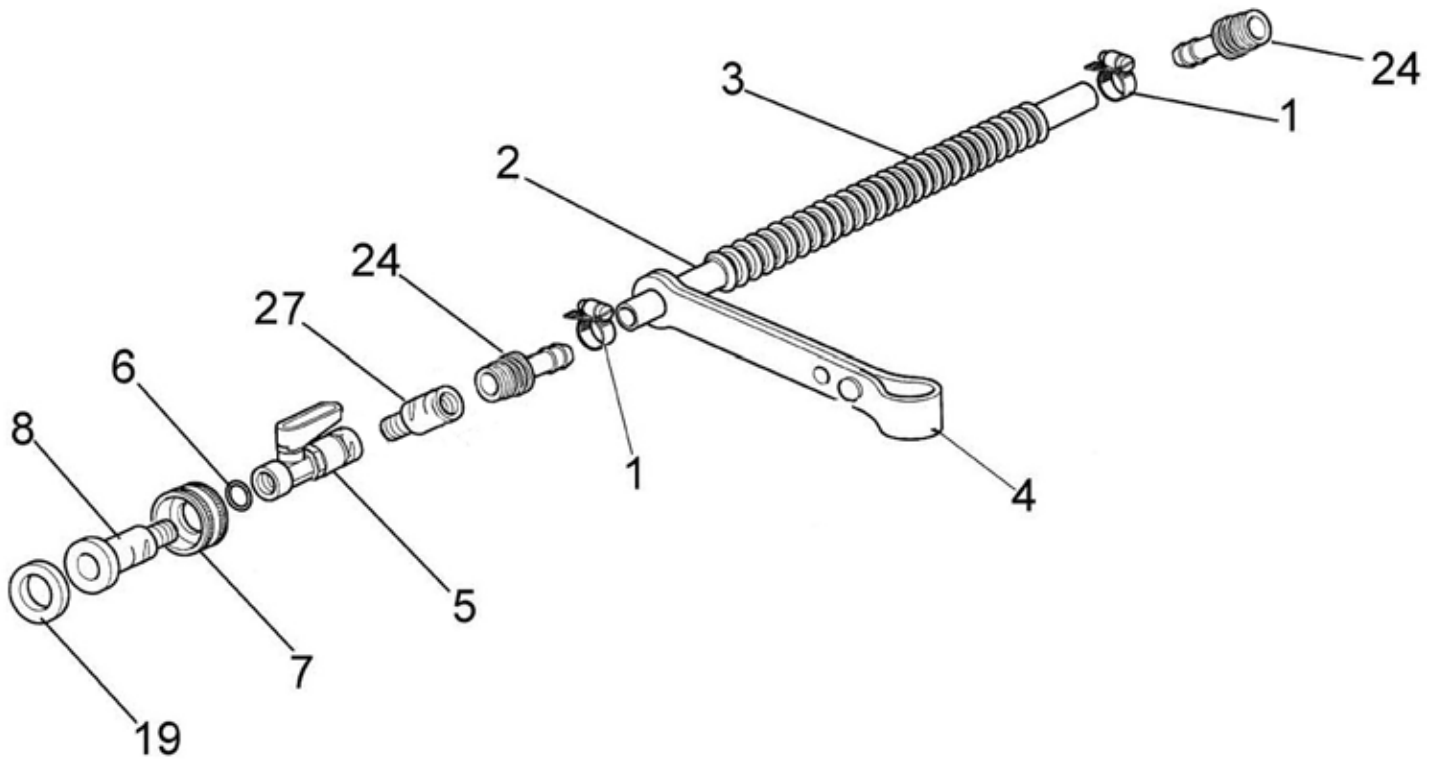

Key #	Part No.	Description
K01	71465	Hose Clamp
K02	509488	Water Hose
K03	71464	Water Hose Cover
K04	71461	Hose Hanger
K05	71458	Water Shut-Off Valve
K06	71468	Water Hose O-Ring
K07	71457	Ring Nut
K08	71467	Fitting
K19	71469	Water Hose Gasket
K24	71454	Fitting
K27	71466	Fitting