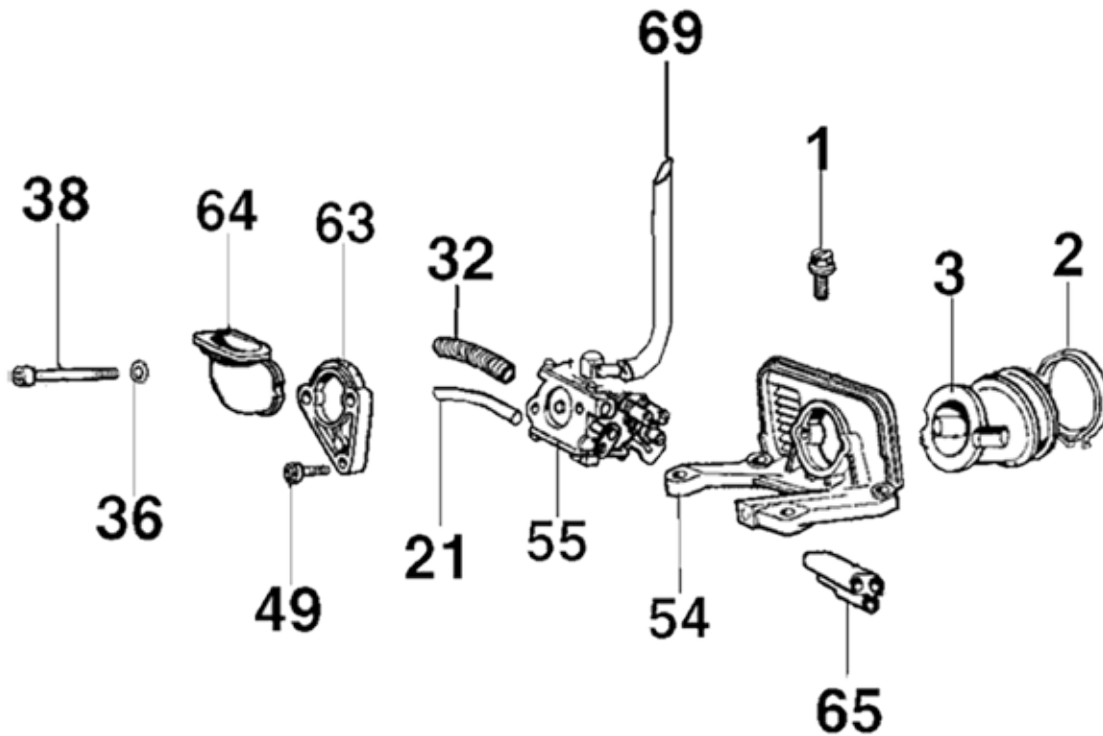

Key #	Part No.	Description
E01	73866	Screw
E02	73867	Intake Manifold Clamp
E03	505383	Intake Manifold
E21	73898	Carburetor Pulse Tube
E32	73888	Carburetor Spring
E36	73897	Washer
E38	505469	Screw & Washer
E49	73901	Outer Intake Manifold Flange Screw
E54	505411	Carburetor Mounting Bracket
E55	517742	Carburetor, Walbro
E63	505384	Outer Intake Manifold Flange
E64	507427	Outer Intake Manifold
E65	505391	Adjustment Guide
E69	71751	Breather Tube Body