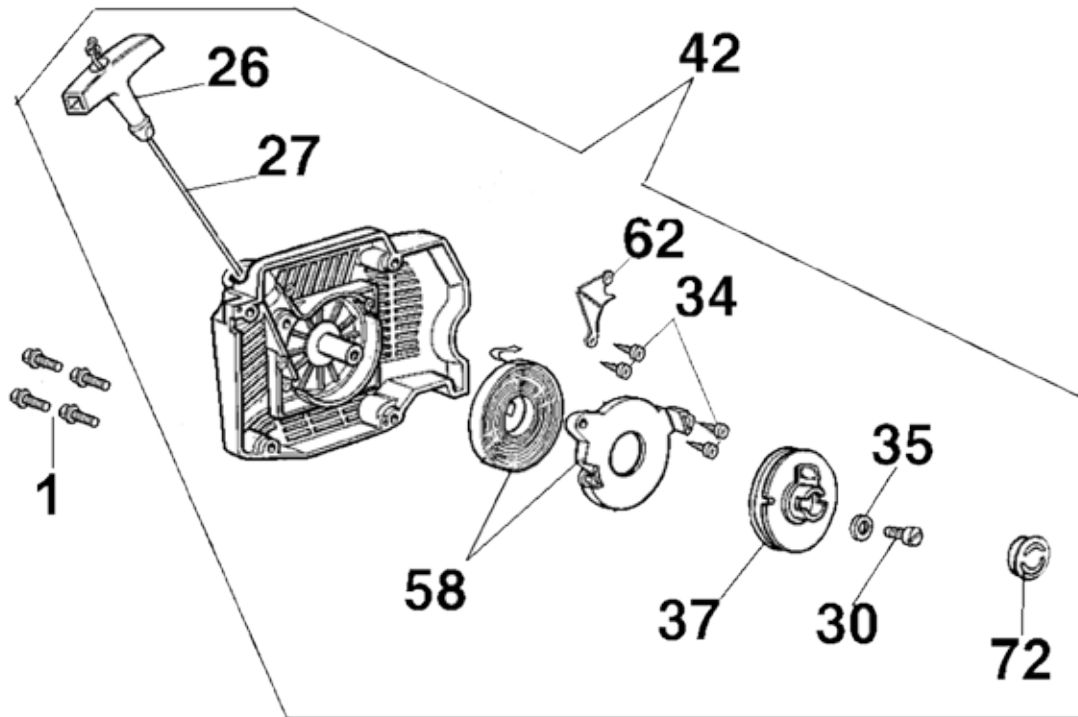

Key #	Part No.	Description
C08	505434	Clutch Spring
C10	505423	Crankcase Seal Retainer
C11	540139	Crankshaft Retainer Seal
C14	505421	Clutch Spacer
C16	505442	Clutch
C17	505436	Clutch Spacer Inside
C20	505378	Clutch Bearing
C21	70949	8T Rim Sprocket Kit
C23	73940	Bolt
C24	73285	Washer
C26	505422	Clutch Cup with Splined Adaptor

Key #	Part No.	Description
C01	505381	Crankshaft Seal Flywheel Side
C02	505375	Crankshaft Bearing
C04	505381	Crankshaft Seal
C05	509487	Crankshaft Bushing
C06	505403	Wrist Pin Needle Bearing
C07	505397	Crankshaft Assembly

Key #	Part No.	Description
E01	73866	Screw
E02	73867	Intake Manifold Clamp
E03	505383	Intake Manifold
E21	73898	Carburetor Pulse Tube
E32	73888	Carburetor Spring
E36	73897	Washer
E38	505469	Screw & Washer
E49	73901	Outer Intake Manifold Flange Screw
E54	505411	Carburetor Mounting Bracket
E55	517742	Carburetor, Walbro
E63	505384	Outer Intake Manifold Flange
E64	507427	Outer Intake Manifold
E65	505391	Adjustment Guide
E69	71751	Breather Tube Body

Key #	Part No.	Description
G31	505438	Flywheel Shroud
G45	505399	Flywheel
G48	73891	Nut
G51	73911	Washer
G57	73912	Washer
G71	508852	Starter Pawl Assembly

Key #	Part No.	Description
H39	73285	Washer
H40	73241	Spark Plug Boot w/ Spring
H41	73917	Spark Plug Spring
H43	73919	Ignition Toggle Cable
H44	505426	Ignition Coil
H47	73237	Ignition Toggle Switch
H53	73914	Screw
H56	73890	Washer
H59	73239	Ignition Toggle Switch Nut
H61	73238	Ignition Toggle Plate On/Off
H66	71449	Toggle Switch Connecting Plate