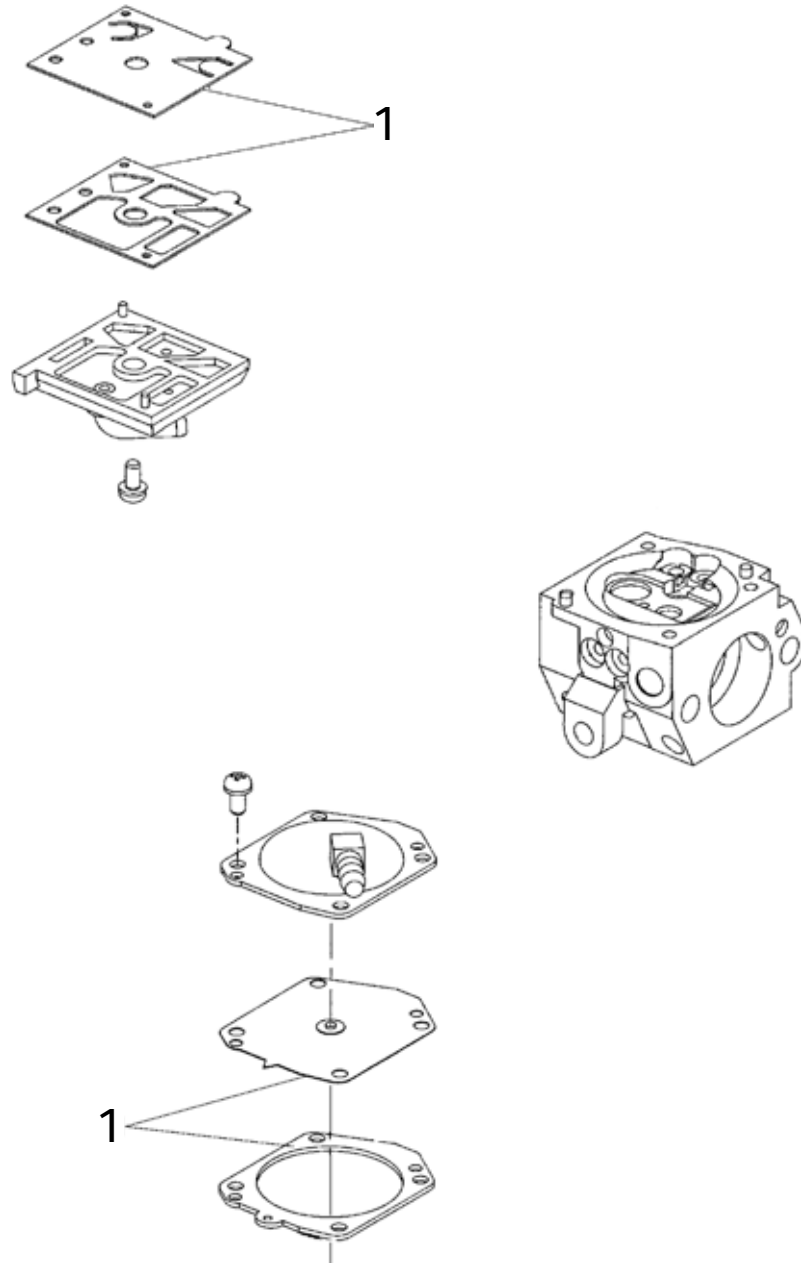

Key #	Part No.	Description
Above	517742	Carburetor, Walbro
Not Shown	505441	Carburetor Repair Kit