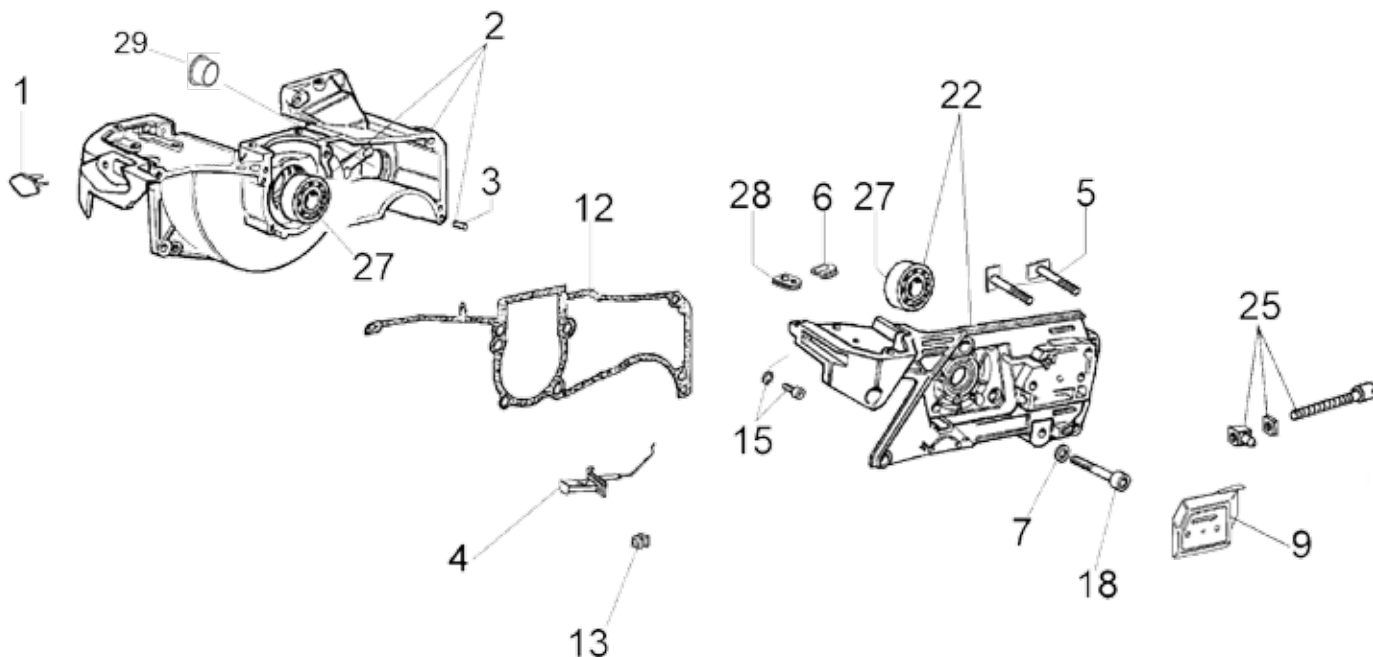

SERVICE ITEMS

603GC Petrol Saw

Key #	Part No.	Description
1	71521	Scrench 13-19 mm
2	71541	Pressure Gauge Bulb
3	71542	Coil/Flywheel Timing Shim
4	71543	Cylinder Assembly Clamps & Piston Stop
5	73462	Main Bearing Driver Tool
6	71546	Shock Absorber Tool
7	71547	Spark Tester
8	71548	Flywheel Disassembly Tool
9	71550	Limiter Cap Puller
10	71565	Electronic Tachometer
13	71573	Tuning Screwdriver
Not Shown	71625	Carburetor Tuning Kit
Not Shown	505880	2-Stroke Oil, 25:1 Mix, 200 ml Bottles (6-Pack)
Not Shown	505885	2-Stroke Oil, 25:1 Mix, 200 ml Bottles (24-Pack)

Key #	Part No.	Description
A06	505403	Wrist Pin Needle Bearing
A11	73874	Cylinder Bolt
A16	505439	Cylinder Base Gasket
A17	73199	Spark Plug
A25	505428	Complete Cylinder & Piston Assembly
A60	71642	Decompression Valve

Key #	Part No.	Description
C08	505434	Clutch Spring
C10	505423	Crankcase Seal Retainer
C11	540139	Crankshaft Retainer Seal
C14	505421	Clutch Spacer
C16	505442	Clutch
C17	505436	Clutch Spacer Inside
C20	505378	Clutch Bearing
C21	70949	8T Rim Sprocket Kit
C23	73940	Bolt
C24	73285	Washer
C26	505422	Clutch Cup with Splined Adaptor

Key #	Part No.	Description
C01	505381	Crankshaft Seal Flywheel Side
C02	505375	Crankshaft Bearing
C04	505381	Crankshaft Seal
C05	509487	Crankshaft Bushing
C06	505403	Wrist Pin Needle Bearing
C07	505397	Crankshaft Assembly