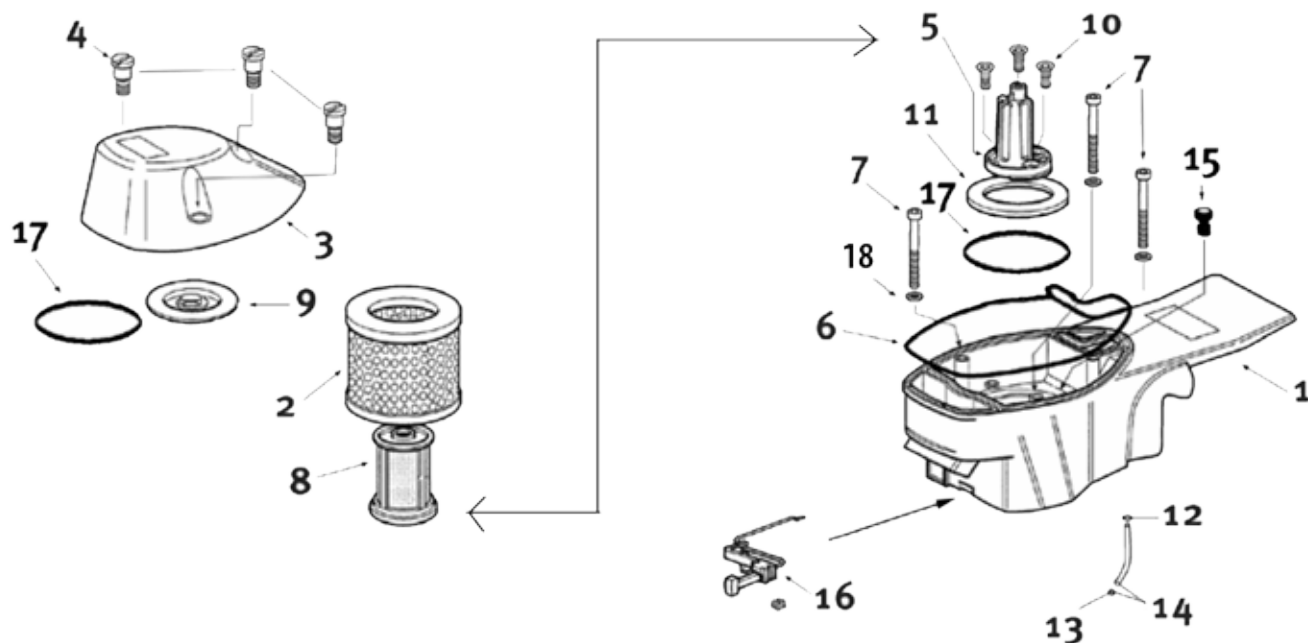

Key #	Part No.	Description
J01	505691	Cylinder Cover
J02	71752	Air Filter Canister, Polyester
J03	530473	Air Filter Cover Assembly, 3 Screw
J04	73992	Filter Cover Screw
J05	73338	Filter Support
J06	71756	Filter Cover Gasket
J07	505429	Cylinder Cover Screw
J08	73336	Prefilter Plastic, Secondary Filter
J09	71758	Air Filter Flange
J10	505437	Filter Support Screw
J11	73335	Filter Canister Gasket
J12	71472	O-Ring
J13	71760	Tube Clamp
J14	505382	Compensator Tube
J15	71763	Breather Grommet
J16	71750	Throttle Assembly
J17	73331	Air Filter O-Ring
J18	73897	Washer