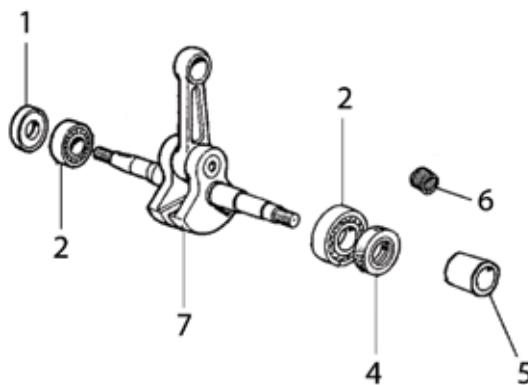

SERVICE ITEMS

603GC Petrol Saw

Key #	Part No.	Description
1	71521	Scrench 13-19 mm
2	71541	Pressure Gauge Bulb
3	71542	Coil/Flywheel Timing Shim
4	71543	Cylinder Assembly Clamps & Piston Stop
5	73462	Main Bearing Driver Tool
6	71546	Shock Absorber Tool
7	71547	Spark Tester
8	71548	Flywheel Disassembly Tool
9	71550	Limiter Cap Puller
10	71565	Electronic Tachometer
13	71573	Tuning Screwdriver
Not Shown	71625	Carburetor Tuning Kit
Not Shown	505880	2-Stroke Oil, 25:1 Mix, 200 ml Bottles (6-Pack)
Not Shown	505885	2-Stroke Oil, 25:1 Mix, 200 ml Bottles (24-Pack)

Key #	Part No.	Description
A06	505403	Wrist Pin Needle Bearing
A11	73874	Cylinder Bolt
A16	505439	Cylinder Base Gasket
A17	73199	Spark Plug
A25	505428	Complete Cylinder & Piston Assembly
A60	71642	Decompression Valve

Key #	Part No.	Description
C08	505434	Clutch Spring
C10	505423	Crankcase Seal Retainer
C11	540139	Crankshaft Retainer Seal
C14	505421	Clutch Spacer
C16	505442	Clutch
C17	505436	Clutch Spacer Inside
C20	505378	Clutch Bearing
C21	70949	8T Rim Sprocket Kit
C23	73940	Bolt
C24	73285	Washer
C26	505422	Clutch Cup with Splined Adaptor

Key #	Part No.	Description
C01	505381	Crankshaft Seal Flywheel Side
C02	505375	Crankshaft Bearing
C04	505381	Crankshaft Seal
C05	509487	Crankshaft Bushing
C06	505403	Wrist Pin Needle Bearing
C07	505397	Crankshaft Assembly