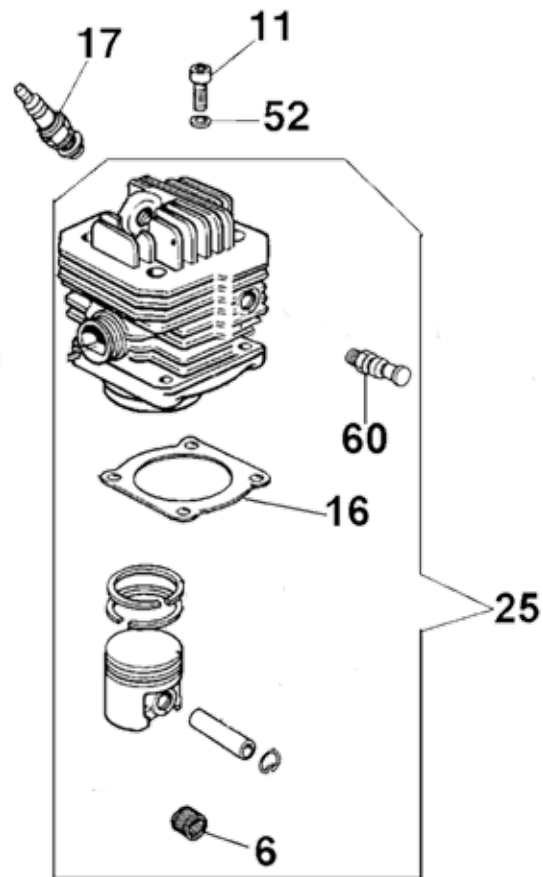

Replacement Parts & Accessories Price List

603GC Petrol Concrete Saw

Effective January 1, 2017

TABLE OF CONTENTS

603GC Petrol Saw

ITEM DESCRIPTION	KEY	PAGE
603GC Petrol Saw Service Items	n/a	iii
Cylinder & Piston Assembly	A	1
Crankcase Assembly	B	2
Clutch & Crankshaft Assembly	C	3
Muffler Assembly	D	4
Carburetor Assembly	E	5
Fuel Tank Assembly	F	6
Flywheel Assembly	G	7
Ignition Assembly	H	8
Starter Assembly	I	9
Air Filter Assembly	J	10
Water Deliver System	K	11
Side Cover Assembly	L	12
Carburetor Repair Kit	M	13

SERVICE ITEMS

603GC Petrol Saw

Key #	Part No.	Description
1	71521	Scrench 13-19 mm
2	71541	Pressure Gauge Bulb
3	71542	Coil/Flywheel Timing Shim
4	71543	Cylinder Assembly Clamps & Piston Stop
5	73462	Main Bearing Driver Tool
6	71546	Shock Absorber Tool
7	71547	Spark Tester
8	71548	Flywheel Disassembly Tool
9	71550	Limiter Cap Puller
10	71565	Electronic Tachometer
13	71573	Tuning Screwdriver
Not Shown	71625	Carburetor Tuning Kit
Not Shown	505880	2-Stroke Oil, 25:1 Mix, 200 ml Bottles (6-Pack)
Not Shown	505885	2-Stroke Oil, 25:1 Mix, 200 ml Bottles (24-Pack)

Key #	Part No.	Description
A06	505403	Wrist Pin Needle Bearing
A11	73874	Cylinder Bolt
A16	505439	Cylinder Base Gasket
A17	73199	Spark Plug
A25	505428	Complete Cylinder & Piston Assembly
A60	71642	Decompression Valve

Key #	Part No.	Description
B01	505407	Crankcase Plug
B02	505410	Crankcase
B03	73281	Crankcase Dowel Pin
B04	505409	Choke Lever
B05	509555	Bar Mounting Stud
B06	505408	Crankcase Grommet
B07	73897	Washer
B09	505467	Bar Mount Pad Cover Plate
B12	505440	Crankcase Gasket
B13	73955	Choke Lever Bushing
B15	73930	Crankcase Bolt
B18	509709	Screw, 5 x 50 mm
B22	505427	Crankcase
B25	505393	Tensioner
B27	505375	Crankshaft Bearing
B28	505627	Fuel Line Grommet
B29	512461	Tank Plug