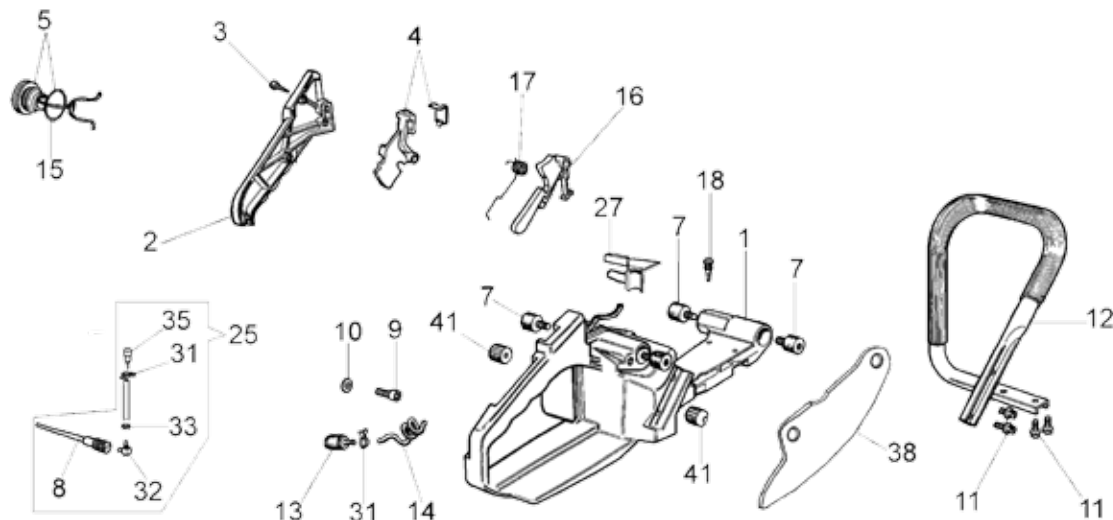

Key #	Part No.	Description
F01	505655	Fuel Tank
F02	505389	Rear Handle Half
F03	73976	Screw
F04	71749	Throttle Lever
F05	71739	Fuel Cap Assembly, with Outer Seal Ring
F07	505658	Shock Absorber with Screw
F08	71751	Breather Tube Body
F09	73982	Screw
F10	73897	Washer
F11	73983	Front Handle Bolt
F12	505424	Front Handle
F13	73459	Fuel Filter
F14	73375	Fuel Line
F15	73448	Fuel Cap O-Ring
F16	73987	Trigger Lockout Lever
F17	73988	Trigger Lockout Lever Spring
F18	73270	Bumper, Shock Absorber, Fuel Tank Top
F25	71748	Fuel Breather Complete
F27	505425	Rear Handle Shock Absorber
F31	71588	Fuel Filter Clip
F32	71759	Breather Tube Elbow
F33	71760	Tube Clamp
F35	71761	Fuel Breather, Remote
F38	505445	Rubber Water Deflector
F41	505387	Shock Absorber